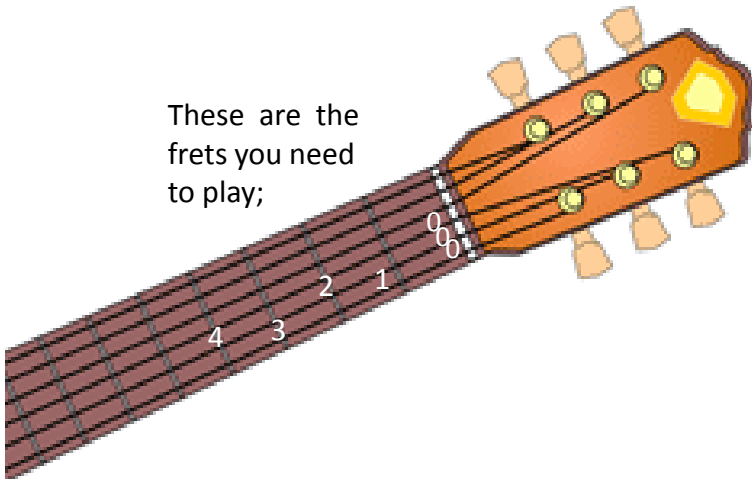

Little Things guitar TAB

One Direction

T 0 00 2 00 0 0 0 0 0 0 00 2 00 0 0
A 0 2 0 00 0 0 00
B

T 0 0 0 3 3 1 0 0 3 3 1 0 0
A 0 0 2 0 2 2 0 0 4 4 2 0 0
B

These are the frets you need to play;

Your hand fits in mine
 Like it's made just for me
 But bear this in mind
 It was meant to be
 And I'm joining up the dots with the freckles
 on your cheeks
 And it all makes sense to me